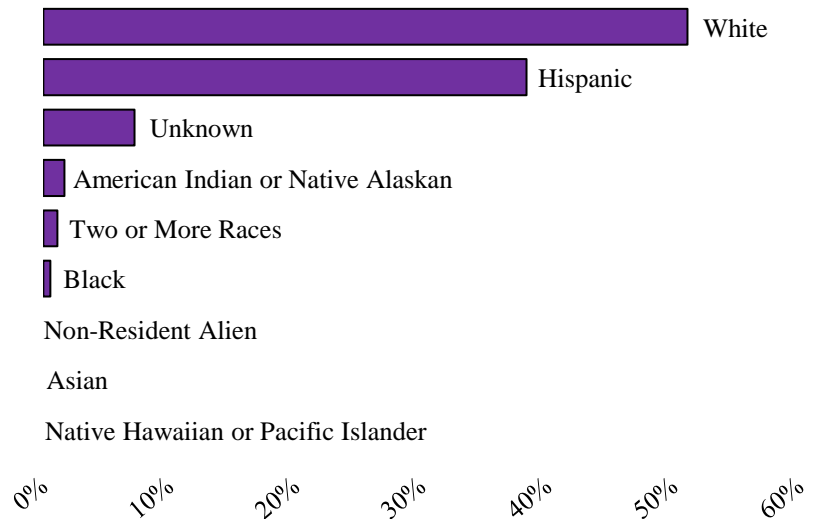

Eastern Arizona College, founded in 1888, is the longest serving community college in the state and serves residents of Graham, Gila and Greenlee Counties. The Greenlee campus is one of EAC's sataellite campus locations. EAC offers over 80 Associate degrees and certificates throughout the calendar (semester) year. Eastern Arizona College is a student-centered institution that prepares individuals to thrive in a complex, ever-changing world through accessibility, cultural development, and innovative educational programs.

Greenlee Campus Student Profile Fall 2018

Total Unduplicated Enrollment - 180

Ethnic Composition	Enrollment	Percentage of Total Enrollment
Non-Resident Alien.....	0	0.0%
Hispanic.....	69	38.3%
American Indian or Native Alaskan...	3	1.7%
Asian.....	0	0.0%
Black.....	1	0.6%
Native Hawaiian or Pacific Islander...	0	0.0%
White.....	92	51.1%
Two or More Races.....	2	1.1%
Unknown.....	13	7.2%